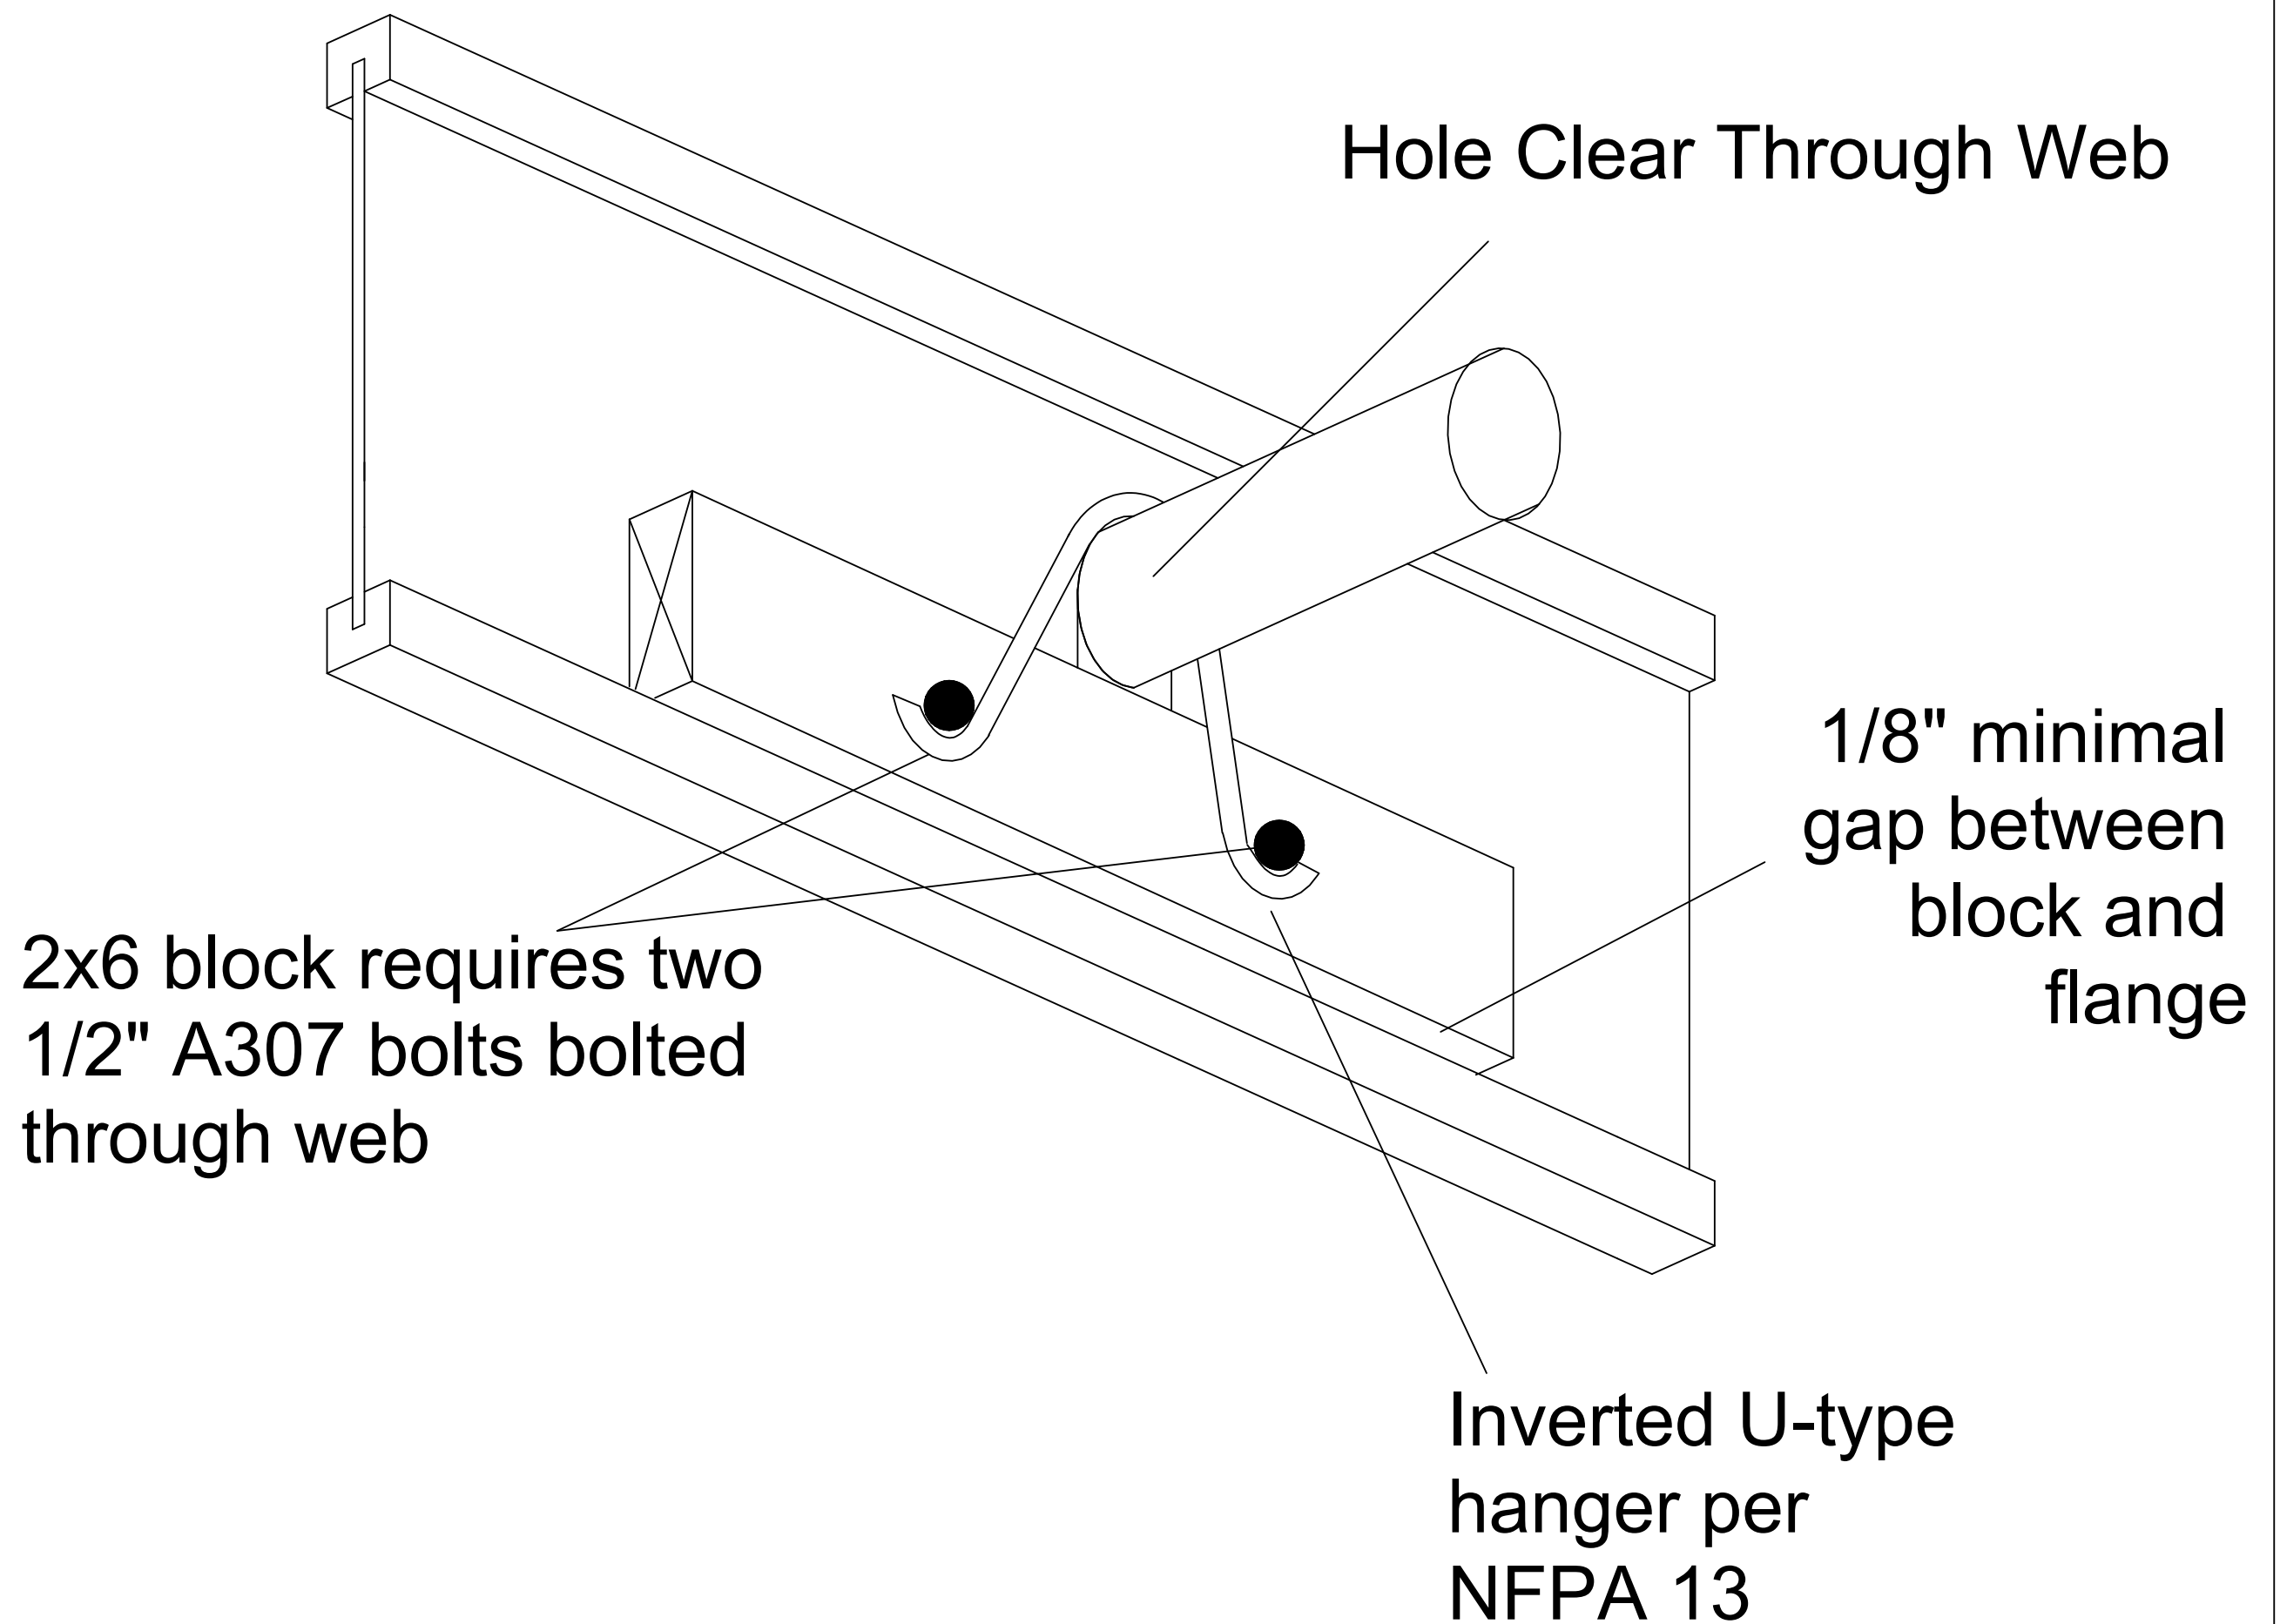

S4b

# SPRINKLER SUPPORT

Assembly Capacity 240 lbs.

Hanger per NFPA 13

Verify hanger capacity with manufacturer.